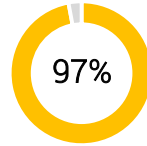

% Breakdown Retention