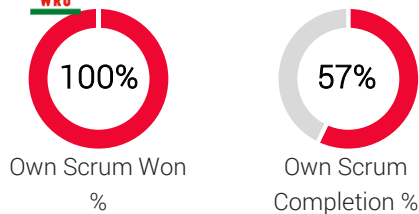

SCRUMS

France Womens

Own Scrum	Used	Pen	FK	Total
Retained Count	8	3	3	14
Retained %	57%	21%	21%	100%
Lost Count	0	0	0	0
Lost %	0%	0%	0%	0%
Reset Count	-	-	-	5

*Note - Reset Count does not contribute to % calculations