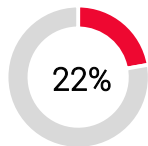

TOT

Carrying 22m Exit %