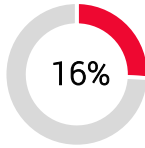

% Breakdown Retention

Breakdown Steals

% Breakdown Retention

Breakdown Steals

RUCK SPEED %

0-3 Secs

3-6 Secs

>6 Secs

Own Ruck

Opposition Ruck

RUCK SPEED %

0-3 Secs

3-6 Secs

>6 Secs

Own Ruck

Opposition Ruck