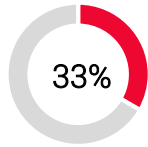

Wales Womens

KICKING & EXITS

France Womens

TOT

Carrying 22m Exit %

Kicking 22m Exit %

22m Exit Failed %

TOT