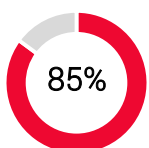

Tackle Breaks	14
Safi N'Diaye	3
Cyrielle Banet	3
Julie Annery	2

Offloads	26
Coralie Bertrand	5
Cyrielle Banet	4
Laure Sansus	3

Wales Womens

DEFENCE

France Womens

Opp Gainline Over %

Opp Gainline On %

Opp Gainline Lost %