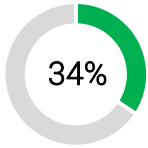

Breakdown, Kicking & Exits

Wales Womens

ATTACK

France Womens

% Breakdown Retention

Breakdown Steals

% Breakdown Retention

Breakdown Steals

RUCK SPEED %

0-3 Secs

3-6 Secs

>6 Secs

Own Ruck

Opposition Ruck

RUCK SPEED %

0-3 Secs

3-6 Secs

>6 Secs

Own Ruck

Opposition Ruck

RUCK CONTRIBUTIONS

TOT

TOT

Own Ruck Arrivals	192	Opp Ruck Arrivals	66
Cerys Hale	24	Gwenllian Pyrs	8
Siwan Lillicrap	19	Alisha Butchers	7
Gwen Crabb	17	Siwan Lillicrap	7
Own Ruck - 1st 3	179	Opp Ruck - 1st 3	44
Cerys Hale	21	#VALUE!	6
Siwan Lillicrap	17	Siwan Lillicrap	6
Gwen Crabb	15	Gwenllian Pyrs	4
Cleanouts	58	Breakdown Steals	2
Cerys Hale	7	Megan Webb	1
Kayleigh Powell	7	Robyn Lock	1
Georgia Evans	6		

RUCK CONTRIBUTIONS

TOT

TOT

Own Ruck Arrivals	185	Opp Ruck Arrivals	61
Clara Joyeux	24	Gaelle Hermet	7
Audrey Forlani	22	Agathe Sochat	5
Coumba Diallo	20	Clara Joyeux	5
Own Ruck - 1st 3	149	Opp Ruck - 1st 3	61
Audrey Forlani	19	Gaelle Hermet	7
Clara Joyeux	18	Agathe Sochat	5
Agathe Sochat	16	Clara Joyeux	5
Cleanouts	43	Breakdown Steals	4
Clara Joyeux	6	Clara Joyeux	1
Audrey Forlani	5	Gaelle Hermet	1
Agathe Sochat	4	Laure Sansus	1

Wales Womens

KICKING & EXITS

France Womens

TOT

Carrying 22m Exit %

Kicking 22m Exit %

22m Exit Failed %

TOT

Carrying 22m Exit %

Kicking 22m Exit %

22m Exit Failed %

Kicks In Play	10
Robyn Wilkins	6
Keira Bevan	2
Kayleigh Powell	1

Kicking Metres	252
Robyn Wilkins	141
Kayleigh Powell	45
Keira Bevan	39

Goal Kicking %	0/0

Kicks In Play	16
Pauline Bourdon	8
Laure Sansus	3
Jessy Tremouliere	2

Kicking Metres	471
Pauline Bourdon	182
Jessy Tremouliere	113
Laure Sansus	97

Goal Kicking %	5/8
Jessy Tremouliere	5/8