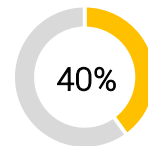

Wales Womens

KICKING & EXITS

France Womens

TOT

Carrying 22m Exit %

Kicking 22m Exit %

22m Exit Failed %

TOT