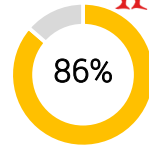

Line Breaks 1st Phase	1
Keira Bevan	1

Tackle Breaks	1
Keira Bevan	1

Offloads	13
Alisha Butchers	3
Gwenllian Pyrs	2
Siwan Lillicrap	2

Gainline Over %

Gainline On %

Gainline Lost %

Hitup Efficiency %

TOT