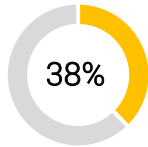

Opposition Ruck