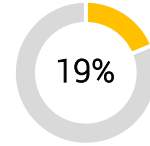

Gainline On %