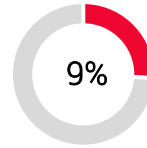

Own Ruck

Opposition Ruck

RUCK SPEED %

0-3 Secs

3-6 Secs

>6 Secs

Own Ruck

Opposition Ruck