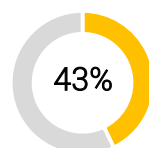

Opp Gainline Over %