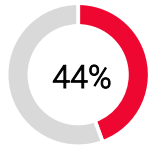

Wales Womens

KICKING & EXITS

France Womens

TOT

Carrying 22m Exit %

Kicking 22m Exit %

22m Exit Failed %

TOT