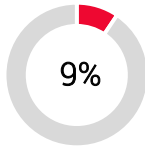

Opposition Ruck