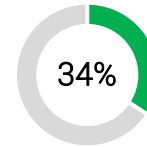

Own Ruck

Opposition Ruck

RUCK SPEED %

0-3 Secs

3-6 Secs

>6 Secs

Own Ruck

Opposition Ruck