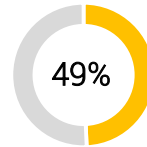

Own Ruck

Opposition Ruck

RUCK SPEED %

0-3 Secs

3-6 Secs

>6 Secs

Own Ruck

Opposition Ruck