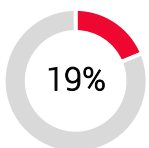

Tackle Breaks	14
Safi N'Diaye	3
Cyrielle Banet	3
Julie Annery	2

Offloads	26
Coralie Bertrand	5
Cyrielle Banet	4
Laure Sansus	3

Wales Womens

DEFENCE

France Womens

Opp Gainline Over %

Opp Gainline On %

Opp Gainline Lost %