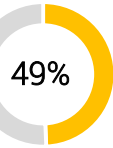

Breakdown, Kicking & Exits

Wales Womens

ATTACK

France Womens

% Breakdown Retention

Breakdown Steals

% Breakdown Retention

Breakdown Steals

RUCK SPEED %

0-3 Secs

3-6 Secs

>6 Secs

Own Ruck

Opposition Ruck

RUCK SPEED %

0-3 Secs

3-6 Secs

>6 Secs

Own Ruck

Opposition Ruck

RUCK CONTRIBUTIONS

TOT

TOT

Own Ruck Arrivals	192	Opp Ruck Arrivals	66
Cerys Hale	24	Gwenllian Pyrs	8
Siwan Lillicrap	19	Alisha Butchers	7
Gwen Crabb	17	Siwan Lillicrap	7
Own Ruck - 1st 3	179	Opp Ruck - 1st 3	44
Cerys Hale	21	#VALUE!	6
Siwan Lillicrap	17	Siwan Lillicrap	6
Gwen Crabb	15	Gwenllian Pyrs	4
Cleanouts	58	Breakdown Steals	2
Cerys Hale	7	Megan Webb	1
Kayleigh Powell	7	Robyn Lock	1
Georgia Evans	6		

RUCK CONTRIBUTIONS

TOT

TOT

Own Ruck Arrivals	185	Opp Ruck Arrivals	61
Clara Joyeux	24	Gaelle Hermet	7
Audrey Forlani	22	Agathe Sochat	5
Coumba Diallo	20	Clara Joyeux	5
Own Ruck - 1st 3	149	Opp Ruck - 1st 3	61
Audrey Forlani	19	Gaelle Hermet	7
Clara Joyeux	18	Agathe Sochat	5
Agathe Sochat	16	Clara Joyeux	5
Cleanouts	43	Breakdown Steals	4
Clara Joyeux	6	Clara Joyeux	1
Audrey Forlani	5	Gaelle Hermet	1
Agathe Sochat	4	Laure Sansus	1

Wales Womens

KICKING & EXITS

France Womens

TOT

Carrying 22m Exit %

Kicking 22m Exit %

22m Exit Failed %

TOT

Carrying 22m Exit %

Kicking 22m Exit %

22m Exit Failed %

Kicks In Play	10
Robyn Wilkins	6
Keira Bevan	2
Kayleigh Powell	1

Kicking Metres	252
Robyn Wilkins	141
Kayleigh Powell	45
Keira Bevan	39

Goal Kicking %	0/0

Kicks In Play	16
Pauline Bourdon	8
Laure Sansus	3
Jessy Tremouliere	2

Kicking Metres	471
Pauline Bourdon	182
Jessy Tremouliere	113
Laure Sansus	97

Goal Kicking %	5/8
Jessy Tremouliere	5/8