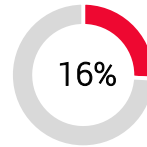

Own Ruck

Opposition Ruck

RUCK SPEED %

0-3 Secs

3-6 Secs

>6 Secs

Own Ruck

Opposition Ruck