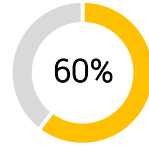

Gainline Over %