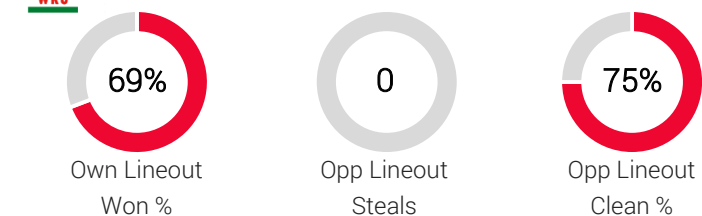

LINEOUTS

France Womens

Own Lineout	Clean		Scrappy		Lost		Total	
	Count	%	Count	%	Count	%	Count	%
Total	9	69%	0	0%	4	31%	13	-
Full	2	15%	0	0%	0	0%	2	15%
6 Man	1	8%	0	0%	1	8%	2	15%
5 Man	6	46%	0	0%	3	23%	9	69%
4 Man	0	0%	0	0%	0	0%	0	0%
3 Man	0	0%	0	0%	0	0%	0	0%
2 Man	0	0%	0	0%	0	0%	0	0%
Quick	0	0%	0	0%	0	0%	0	0%