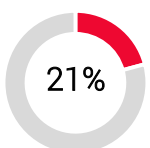

Tackle Breaks	14
Safi N'Diaye	3
Cyrielle Banet	3
Julie Annery	2

Offloads	26
Coralie Bertrand	5
Cyrielle Banet	4
Laure Sansus	3

Wales Womens

DEFENCE

France Womens

Opp Gainline Over %

Opp Gainline On %

Opp Gainline Lost %