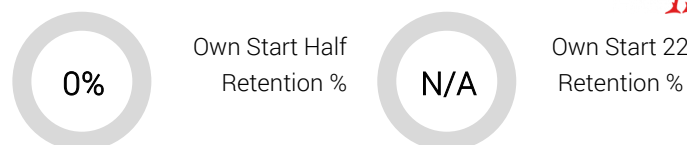

Own Restart	Long		Short		Total
	Count	%	Won	%	
Start Half	0	0%	0	0%	1
Start 22	0		0		0