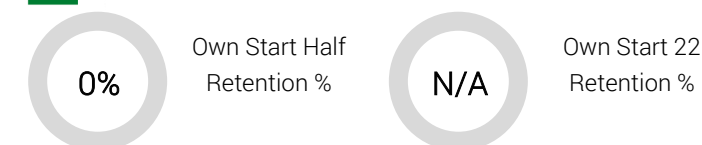

RESTARTS

France Womens

Own Restart	Long		Short		Total
	Count	%	Won	%	
Start Half	4	44%	0	0%	9
Start 22	0		0		0