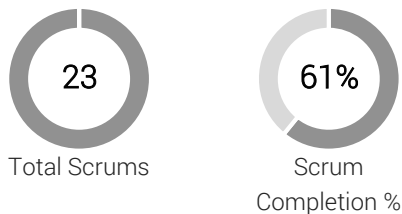

SCRUMS

France Womens

Own Scrum	Used	Pen	FK	Total
Retained Count	8	3	3	14
Retained %	57%	21%	21%	100%
Lost Count	0	0	0	0
Lost %	0%	0%	0%	0%
Reset Count	-	-	-	5

*Note - Reset Count does not contribute to % calculations

Opposition Scrum	Used	Pen	FK	Total
Won Count	6	2	0	8
Won %	67%	22%	0%	89%
Lost Count	0	1	0	1
Lost %	0%	11%	0%	11%
Reset Count	-	-	-	1

*Note - Reset Count does not contribute to % calculations

Infringement Flow