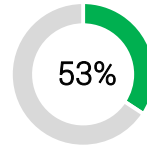

Own Ruck

Opposition Ruck

RUCK SPEED %

0-3 Secs

3-6 Secs

>6 Secs

Own Ruck

Opposition Ruck