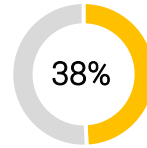

Own Ruck

Opposition Ruck

RUCK SPEED %

0-3 Secs

3-6 Secs

>6 Secs

Own Ruck

Opposition Ruck