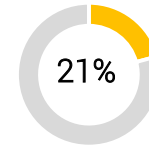

Line Breaks 1st Phase	1
Keira Bevan	1

Tackle Breaks	1
Keira Bevan	1

Offloads	13
Alisha Butchers	3
Gwenllian Pyrs	2
Siwan Lillicrap	2

Gainline Over %

Gainline On %

Gainline Lost %

Hitup Efficiency %

TOT