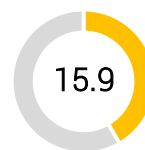

Attacking Minutes

Wales Womens

SNAPSHOT

France Womens