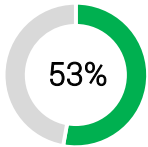

Opposition Ruck