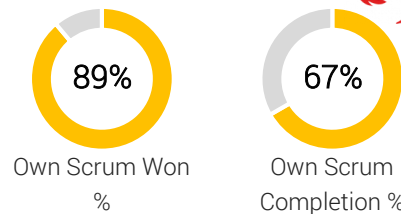

Own Scrum	Used	Pen	FK	Total
Retained Count	6	2	0	8
Retained %	67%	22%	0%	89%
Lost Count	0	1	0	1
Lost %	0%	11%	0%	11%
Reset Count	-	-	-	1

*Note - Reset Count does not contribute to % calculations

Opposition Scrum	Used	Pen	FK	Total
Won Count	8	3	3	14
Won %	57%	21%	21%	100%
Lost Count	0	0	0	0
Lost %	0%	0%	0%	0%
Reset Count	-	-	-	5

*Note - Reset Count does not contribute to % calculations

Wales Womens