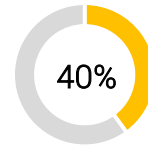

Kicking 22m Exit %