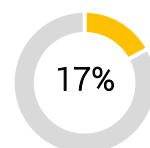

Line Breaks Conceded 12

Tackle Breaks Conceded 14

Offloads Conceded 26

Carry Metres Conceded 877

Opp Gainline Over %

Opp Gainline On %

Opp Gainline Lost %

Made Tackle %