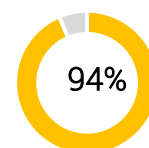

Line Breaks Conceded 12

Tackle Breaks Conceded 14

Offloads Conceded 26

Carry Metres Conceded 877

Opp Gainline Over %

Opp Gainline On %

Opp Gainline Lost %

Made Tackle %